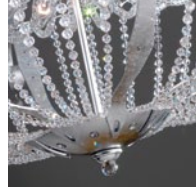

GOTICA

Article	Page	Description	Components/features	Suggested finishing
1846/5	66	5 light chandelier	Murano glass bobèche, Swarovski crystal pendants, Swarovski buttons encased	Argento frisé - Argento platino - Oro frisé
1846/6PL	72	6 light ceiling lamp	Swarovski crystal pendants, Swarovski buttons encased	Argento frisé - Argento platino - Oro frisé
1846/9	69 - 70	9 light chandelier	Murano glass bobèche, Swarovski crystal pendants, Swarovski buttons encased	Argento frisé - Argento platino - Oro frisé
1846/12PL	71	12 light ceiling lamp	Swarovski crystal pendants, Swarovski buttons encased	Argento frisé - Argento platino - Oro frisé
1846/20	67	20 light chandelier	Swarovski crystal pendants, Swarovski buttons encased	Argento frisé - Argento platino - Oro frisé
1846/A2	73	2 light wall bracket	Murano glass bobèche, Swarovski crystal pendants, Swarovski buttons encased	Argento frisé - Argento platino - Oro frisé
1846/SP	73	mirror	Swarovski buttons encased	Argento frisé - Argento platino - Oro frisé