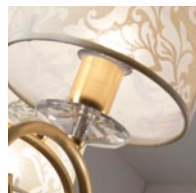

ELIZABETH

Article	Page	Description	Components/features	Suggested finishing
1866/6	10	6 light chandelier	Schöler crystal bobèche and pendants - Asfour crystal chains and pendants - Swarovski strass - crude silk shades	Argento - Oro
1866/12	12	12 light chandelier	Schöler crystals and pendants - Asfour crystal chains and pendants Swarovski strass - crude silk shades	Argento - Oro
1866/A2	11	2 light wall bracket	Schöler crystals and pendants - Asfour crystal chains and pendants Swarovski strass - crude silk shades	Argento - Oro