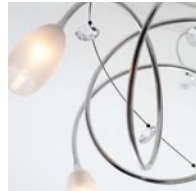

KIKKA

Article	Page	Description	Components/features	Suggested finishing
1850/6PL	77	6 light ceiling lamp	Schöler crystals	Argento brunito - Oro brunito
1850/9	76	9 light chandelier	Schöler crystals	Argento brunito - Oro brunito
1850/9PL	78	9 light ceiling lamp	Schöler crystals	Argento brunito - Oro brunito
1850/A2	79	2 light wall bracket	Schöler crystals	Argento brunito - Oro brunito