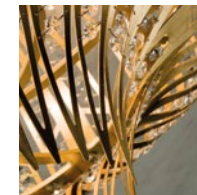

JASMINE

Article	Page	Description	Components/features	Suggested finishing
1872/8PL	82	8 light ceiling lamp	Asfour crystal octagons or Swarovski crystal octagons	Nichel drop - Oro
1872/9	84	9 light suspension	Asfour crystal octagons or Swarovski crystal octagons	Nichel drop - Oro
1872/A5	83	5 light wall bracket	Asfour crystal octagons or Swarovski crystal octagons	Nichel drop - Oro