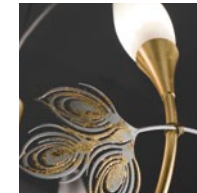

PEACOCK

Article	Page	Description	Components/features	Suggested finishing
1869/3PL	120	3 light ceiling lamp		Argento bianco - Oro bianco
1869/5PL	122	5 light ceiling lamp		Argento bianco - Oro bianco
1869/6	123	6 light chandelier		Argento bianco - Oro bianco
1869/10	121	10 light chandelier		Argento bianco - Oro bianco
1869/A1	122	1 light wall bracket		Argento bianco - Oro bianco
1869/A2	120	2 light wall bracket		Argento bianco - Oro bianco